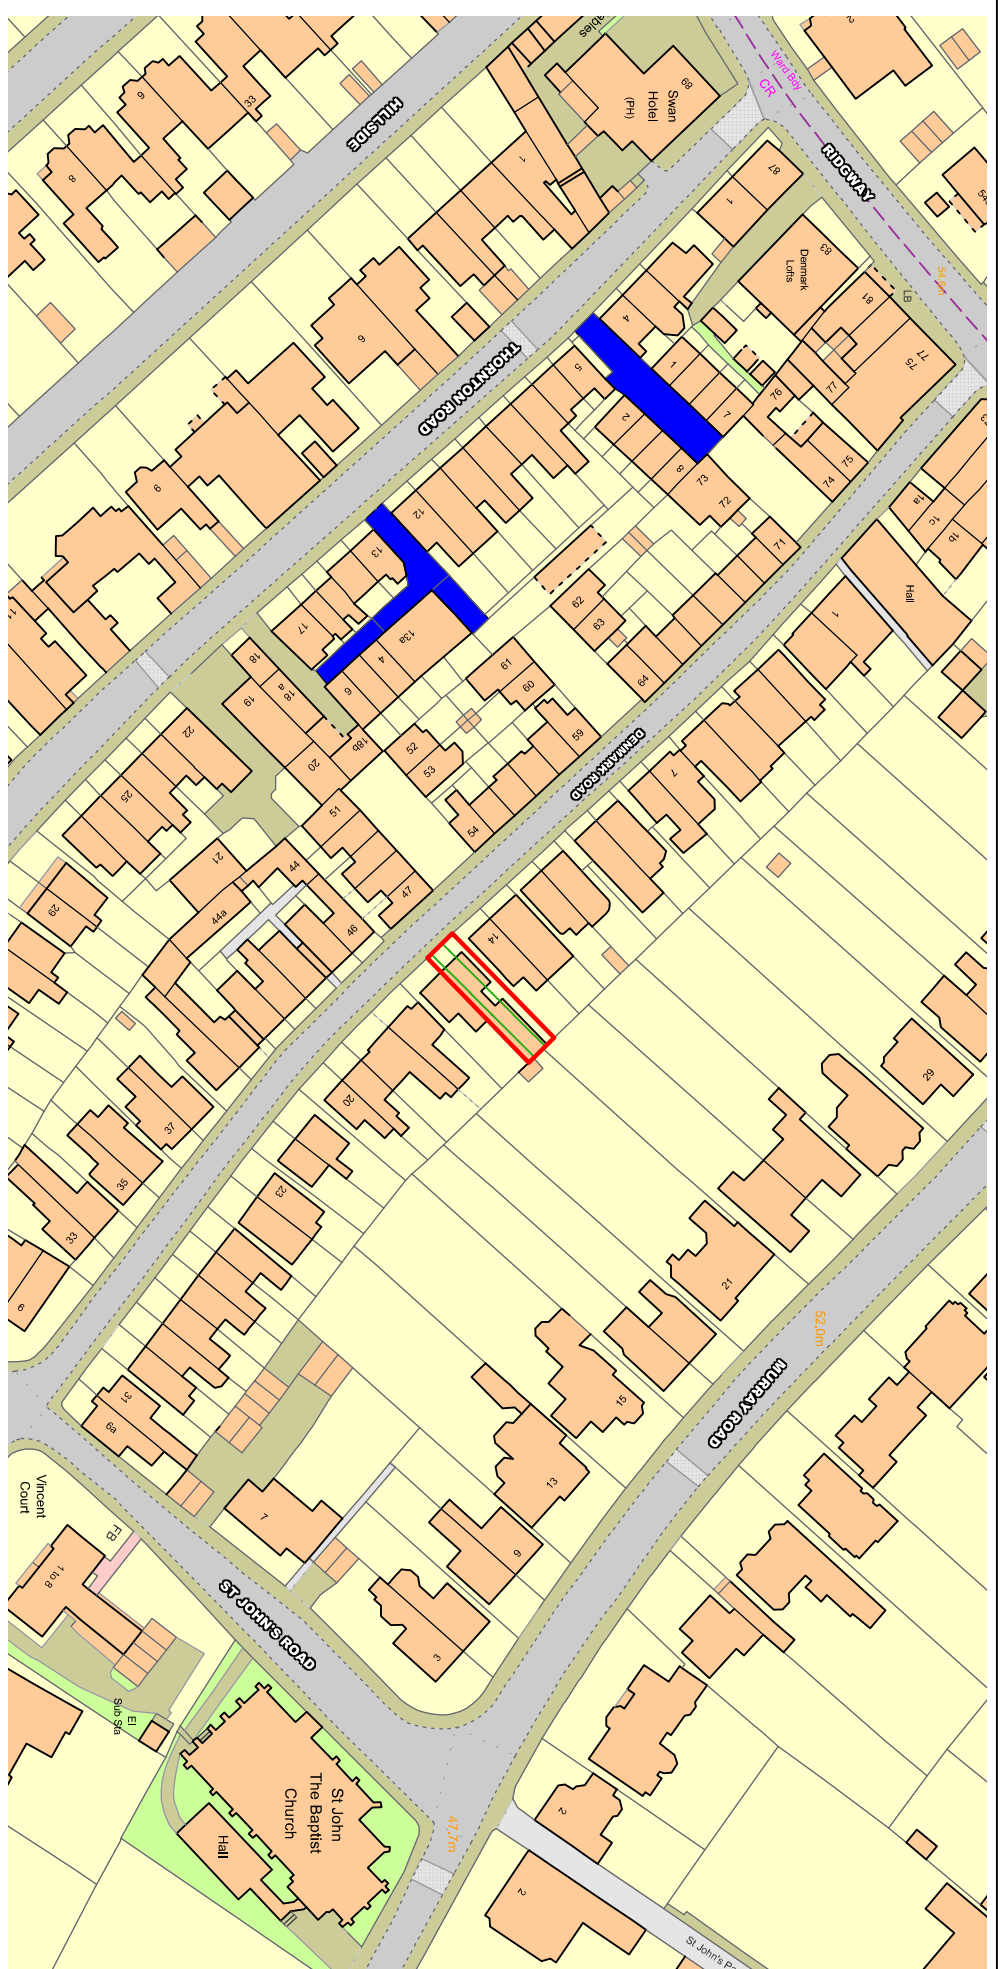

# NORTHGATE SE GIS Print Template

Text Details **15 Denmark Rd**

This material has been reproduced from Ordnance Survey digital map data with the permission of the controller of Her Majesty's Stationery Office, © Crown Copyright.

This page is intentionally left blank